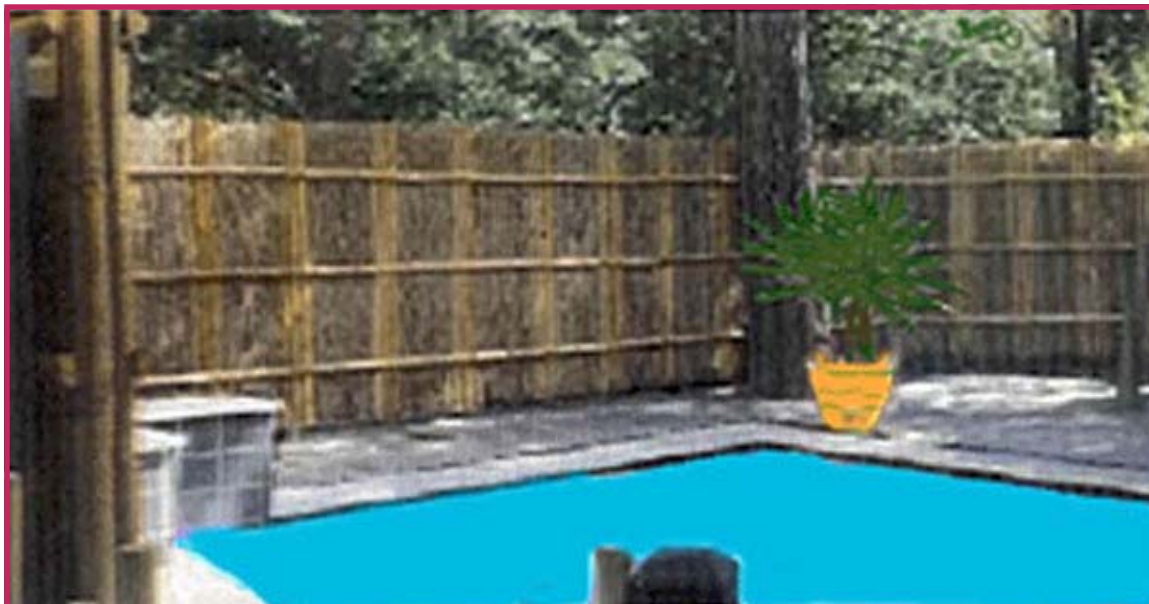

Yucatan Bamboo, Inc.

Fences

Phone:
713-278-7344
Fax:
713-278-7355
E-mail:
yucabambu@aol.com

The Yunku Fence

A heavy, tough fence panel 6 feet high and 6 feet wide. Panels are equally attractive from each side. Panels attach easily to locally procured treated posts.

Price: \$199 per panel

The Ticul Fence

The Ticul Fence was inspired by the Japanese Nanzenji fence and consists of compressed bamboo branch material alternating with two and three bamboo half-round pickets. The half-round culms are grouped three on one side of the fence and two on the other side.